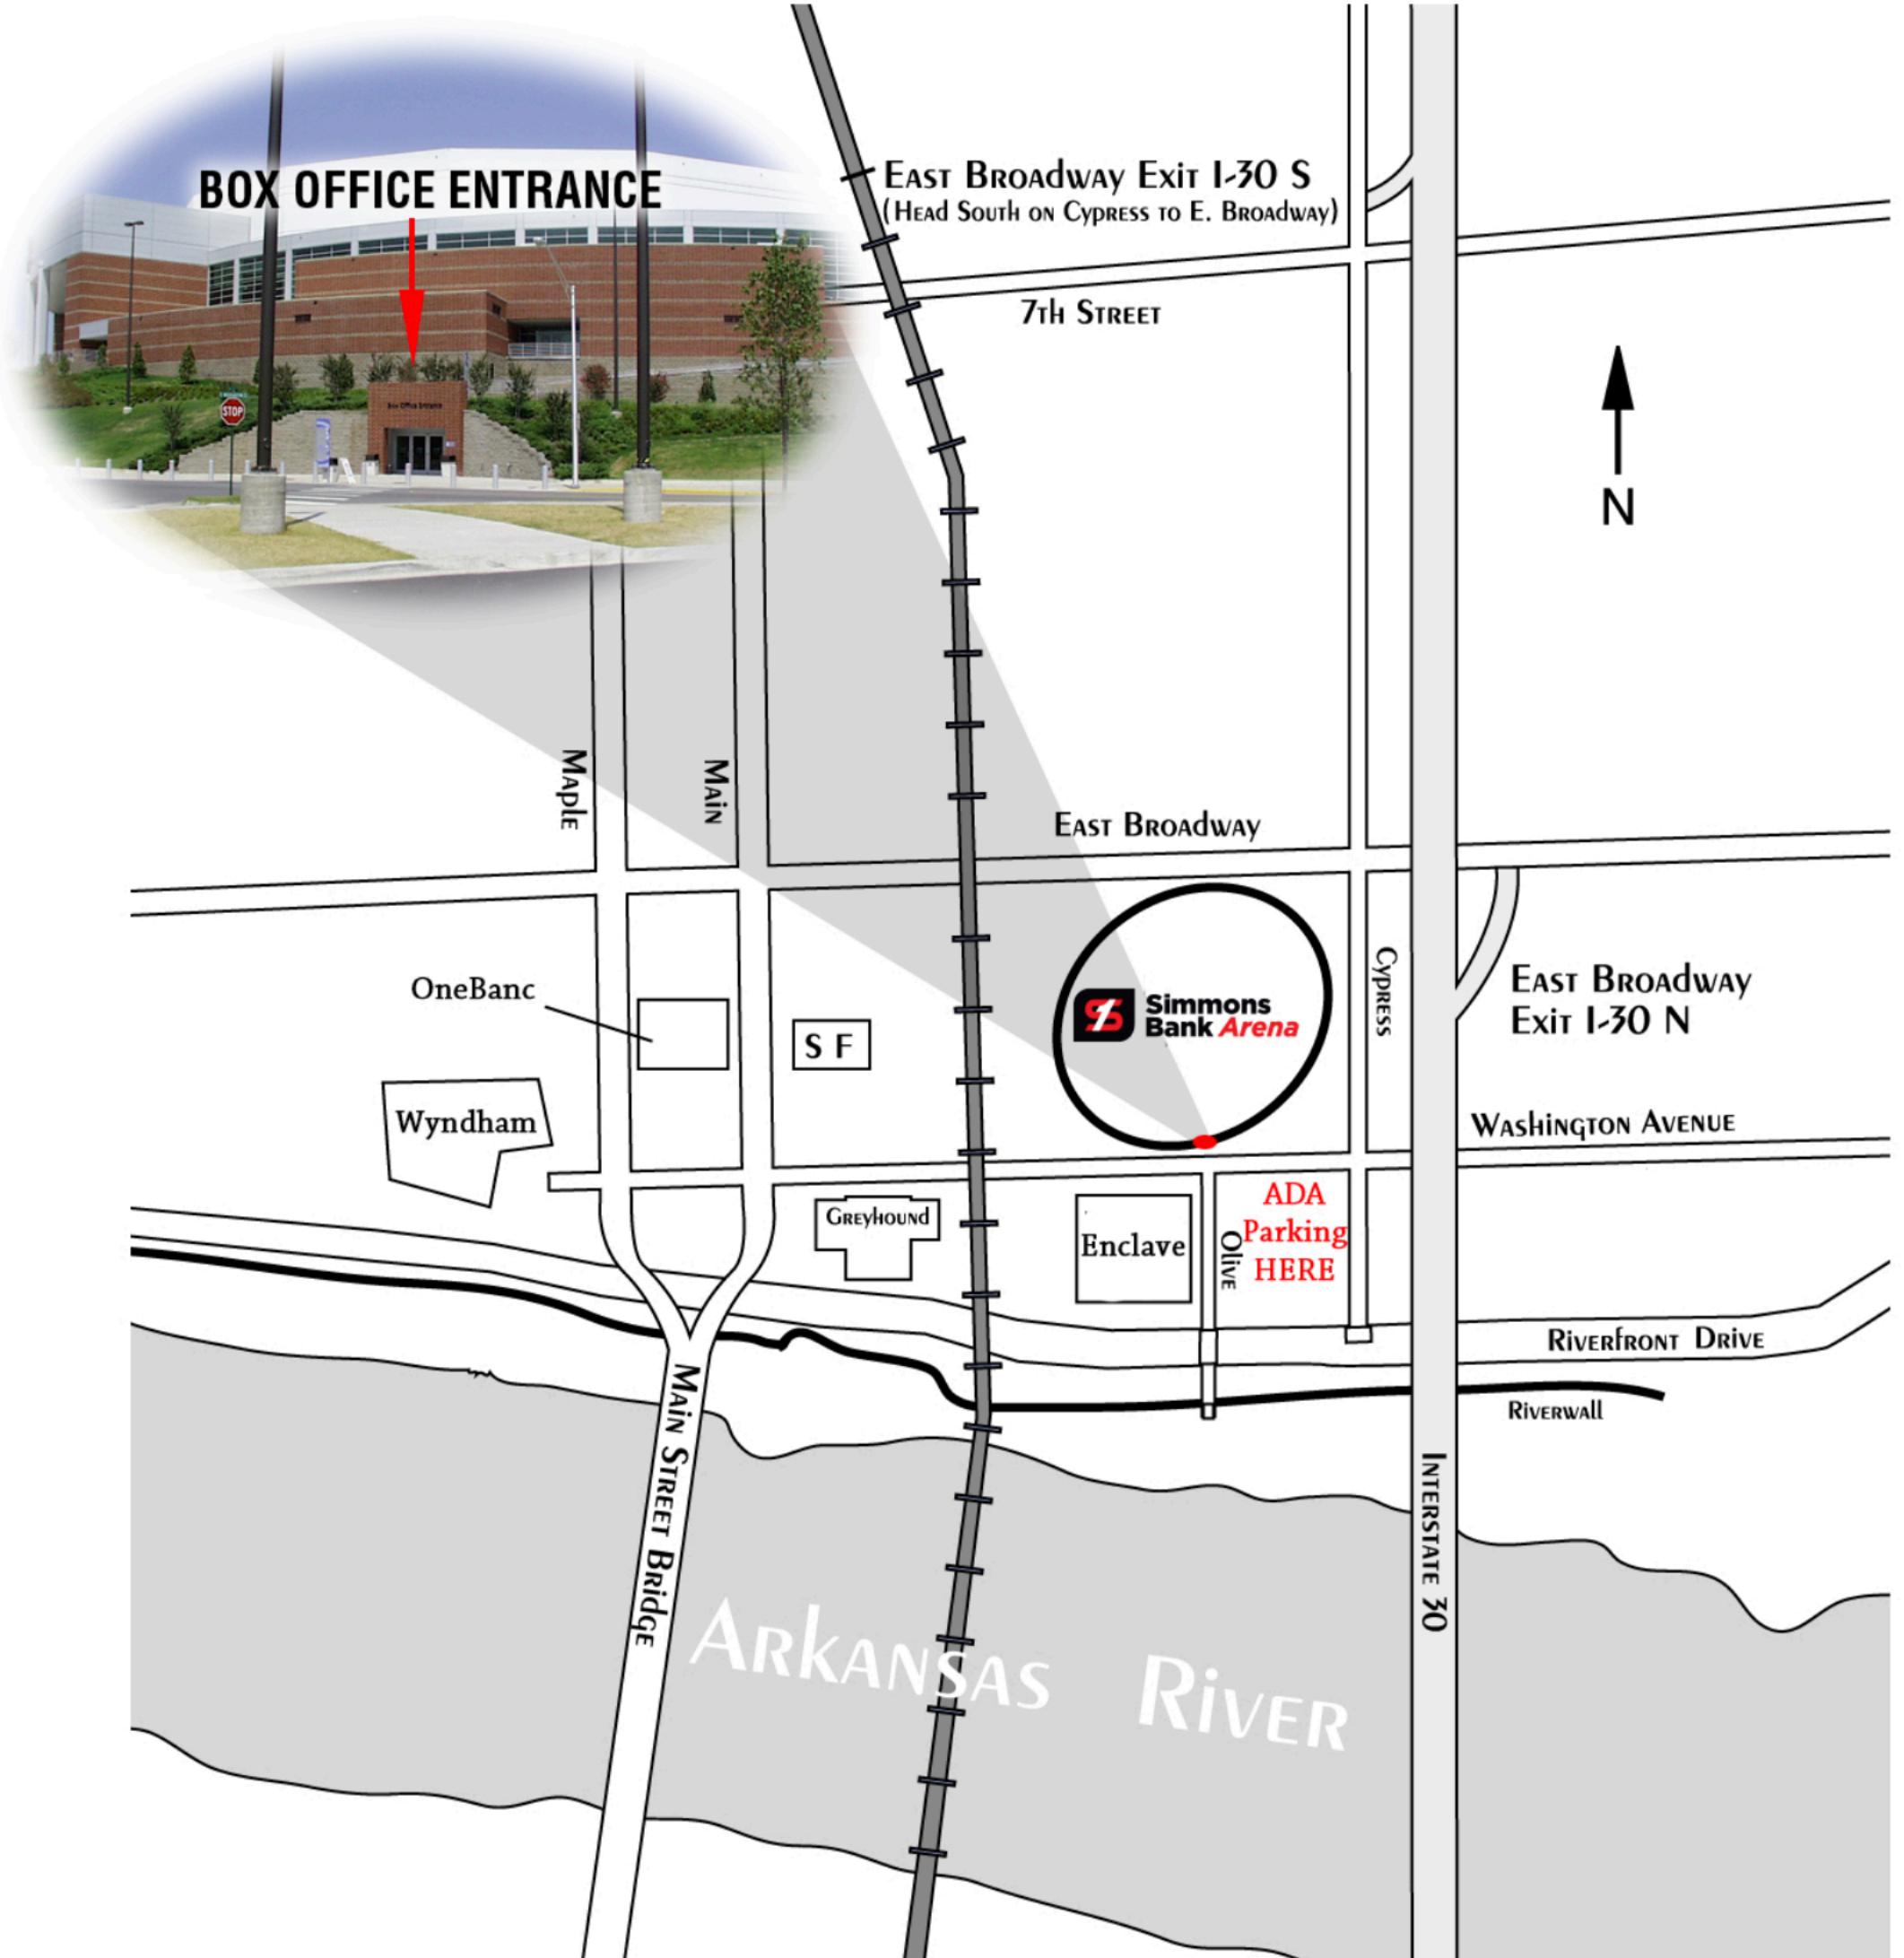

ACCESSIBLE PARKING

**ADA patrons can be dropped off at the Washington Street/Box Office Tunnel.
All ADA areas can be accessed from this entrance.**